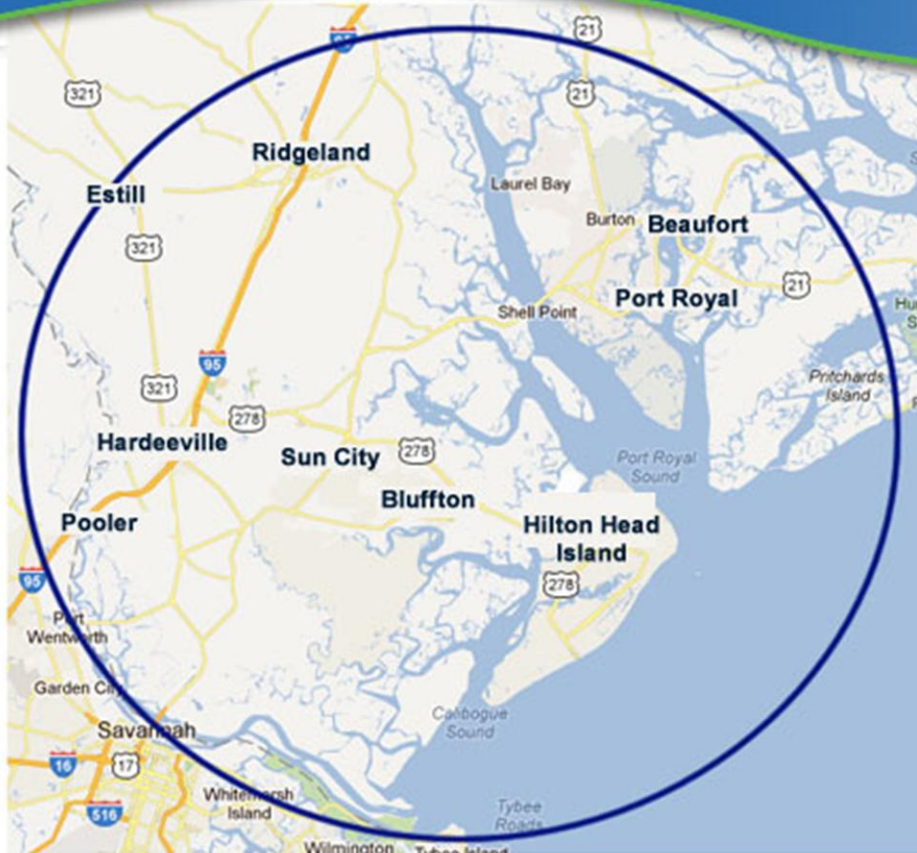

Station Coverage Map

LOCAL DEMOGRAPHICS

Channel Placement

Time Warner Cable.....	Channel 3 & 1230
Hargray Cable.....	Channel 8 & 418
Over The Air.....	Channel 30

WHHI Coverage Adult Population

Total Adults 18+.....	122,743
Women 18+.....	62,062
Men 18+.....	60,681
Total Adults 18-49.....	66,293
Total Adults 25-54.....	60,067

Source: U.S. Census Bureau

Estimate of Households in WHHI Coverage

Total Households.....	70,000
-----------------------	--------

Source: U.S. Census Bureau

The Lowcountry's Only Local Broadcast Television Station